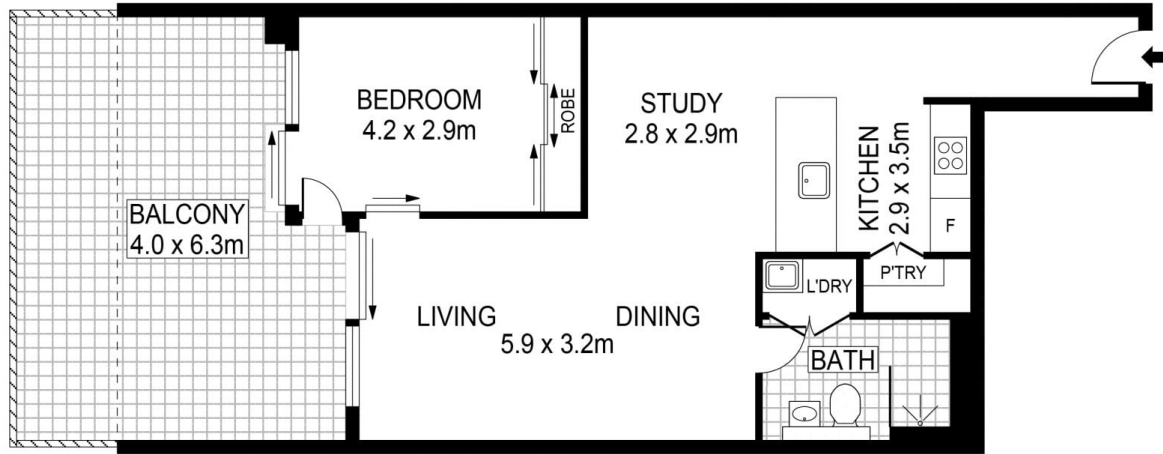

Junianto Junianto
 02 8357 3377

Reinard Surya
 02 8357 3377

[For full version visit the website](#)

LEVEL FIVE

This floor plan is for marketing purposes and is to be used as a guide only. All efforts have been made to ensure its accuracy although interested parties are urged to rely on their own enquiries.