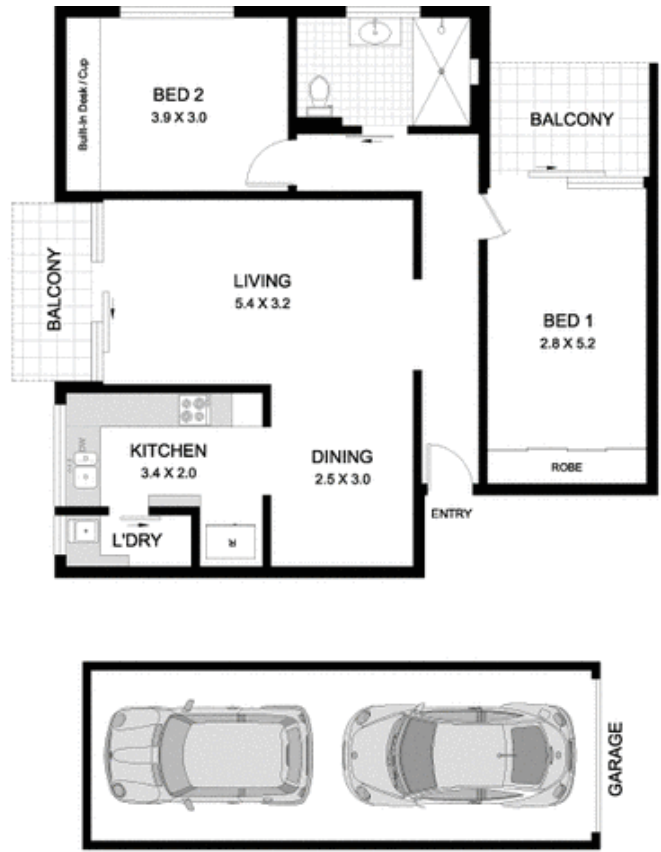

49/77 HEREFORD STREET FOREST LODGE

PLANS SHOWN ARE ONLY INDICATIVE OF LAYOUT.
DIMENSIONS ARE APPROXIMATE

0 1 3
SCALE BAR in metres

METRO FLOORPLANS
0418 223 433

Garry White
FIRST NATIONAL REAL ESTATE